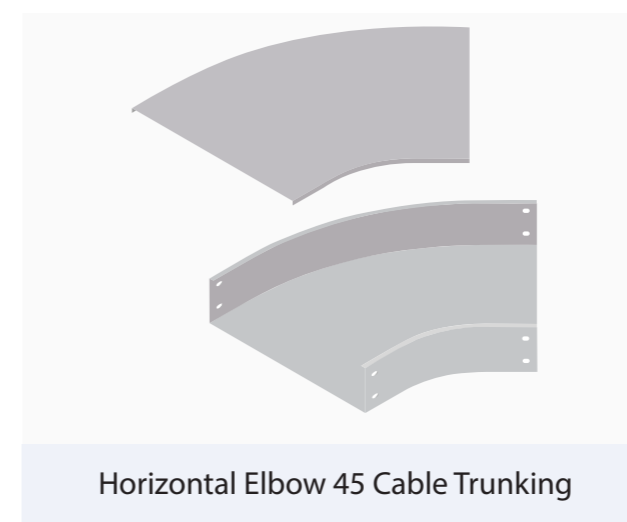

90 Vertical Rise

CABLE TRUNKING PERFORRATE TYPE

Reducer Trunking

Horizontal Elbow 45 Cable Trunking

Horizontal Elbow 45 Cable Trunking

Reducer Cable Trunking

Joint

Blind End