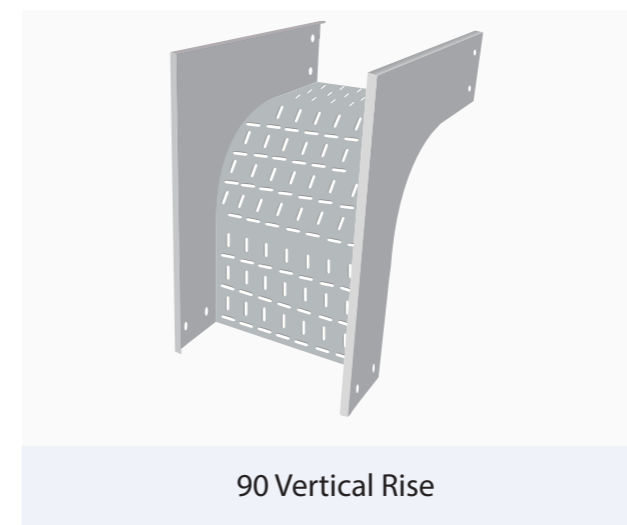

CABLE TRAY PERFORATE TYPE