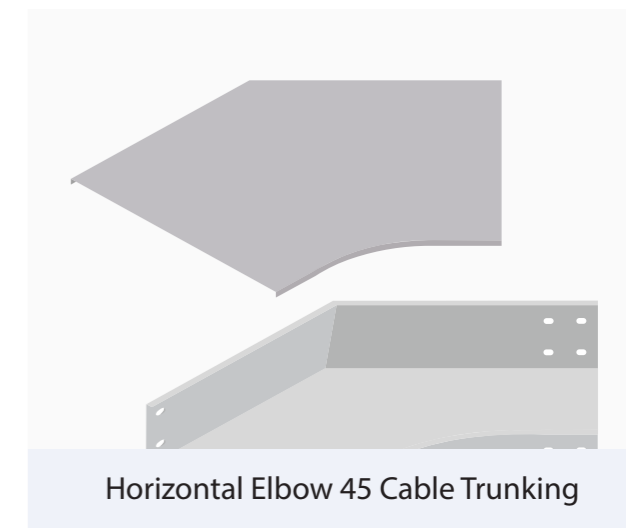

Horizontal Elbow 45 Cable Trunking