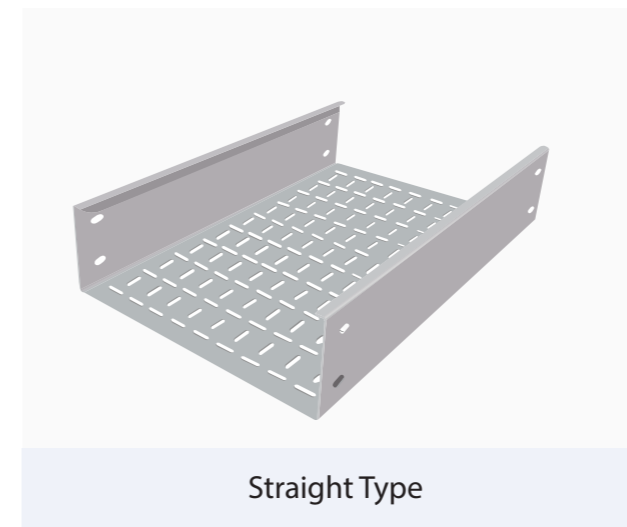

CABLE TRAY PERFORATE TYPE