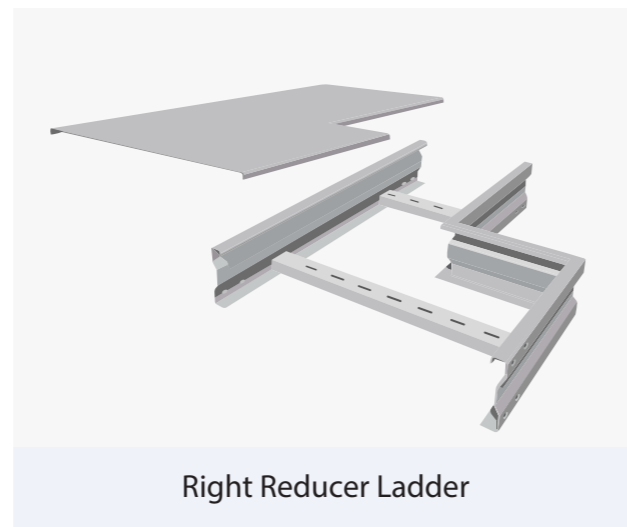

ACCESSORIES FOR CABLE LADDER