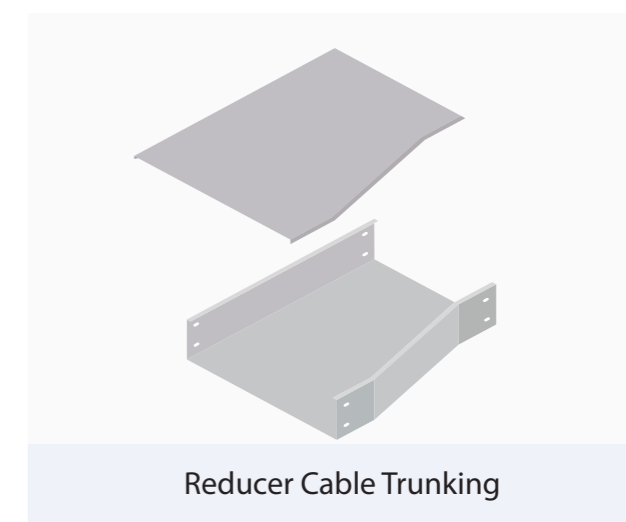

90 Vertical Rise

CABLE TRUNKING PERFORRATE TYPE

Reducer Trunking

Horizontal Elbow 45 Cable Trunking

Horizontal Elbow 45 Cable Trunking

Reducer Cable Trunking

Joint

Blind End