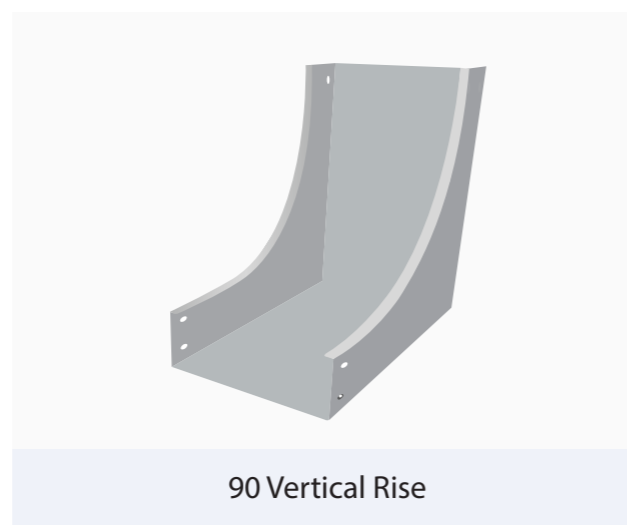

ACCESSORIES FOR CABLE LADDER

CABLE TRAY PERFORATE TYPE

CABLE TRUNKING PERFORRATE TYPE

Straight Type

Elbow 90 Type

Tee Elbow Type

Cross Elbow Type

90 Vertical Rise