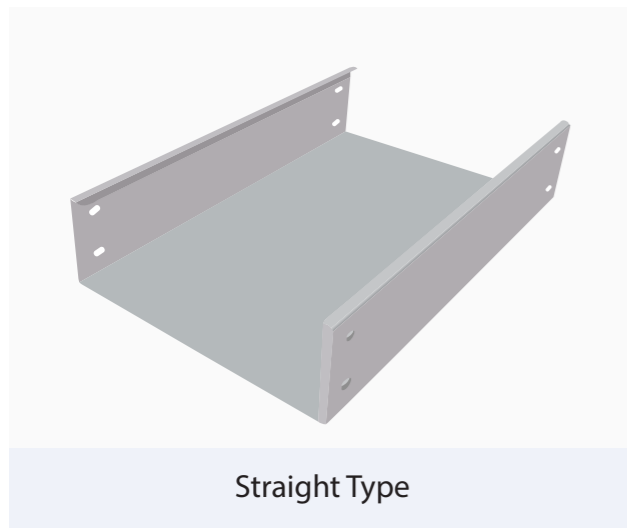

CABLE TRUNKING PERFORRATE TYPE

Straight Type