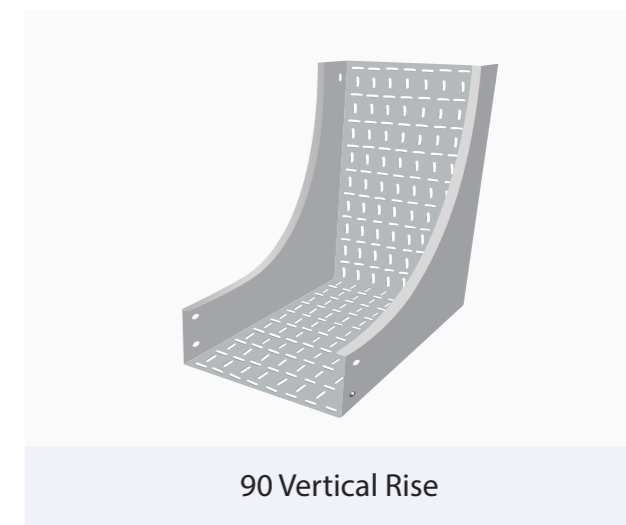

CABLE TRAY PERFORATE TYPE