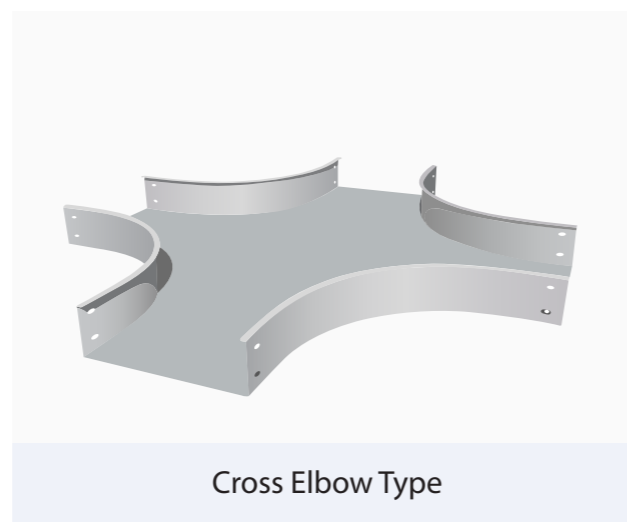

ACCESSORIES FOR CABLE LADDER

CABLE TRAY PERFORATE TYPE

CABLE TRUNKING PERFORRATE TYPE

Straight Type

Elbow 90 Type

Tee Elbow Type

Cross Elbow Type

90 Vertical Rise